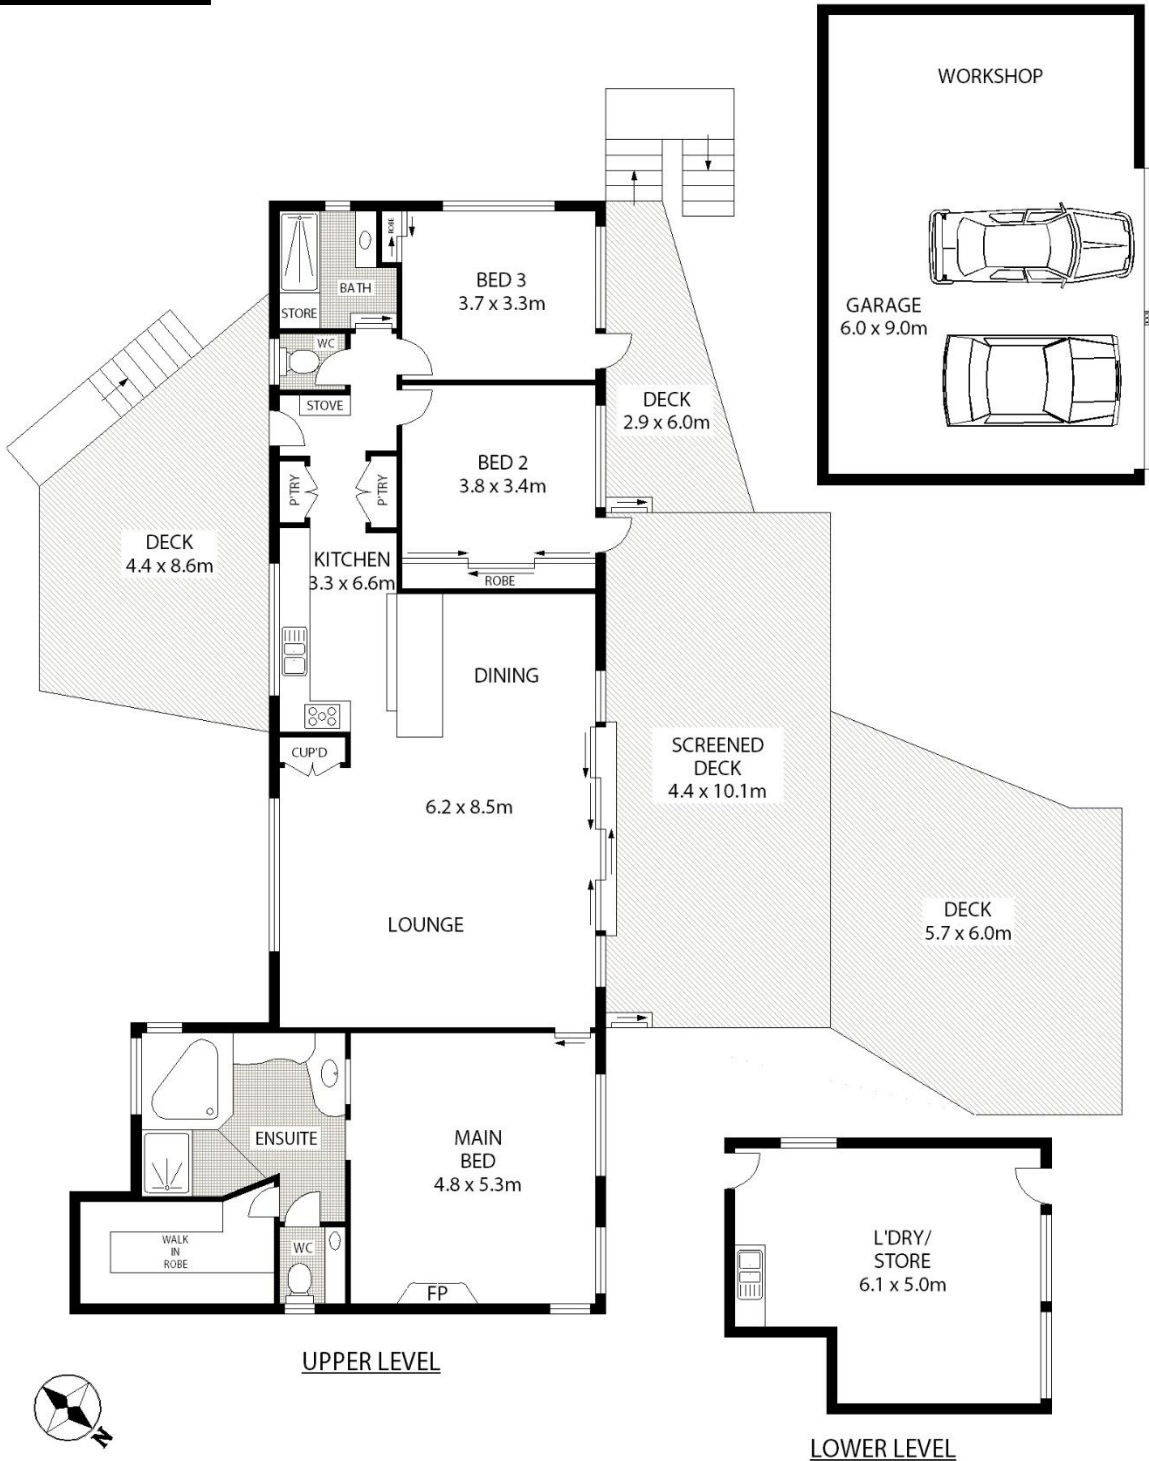

Edge, Mt Tamborine Floor Plan

**MANAGER'S RESIDENCE
THE ESCARPMENT RETREAT
123 ALPINE TERRACE**

MOUNT TAMBORINE

INTERNAL AREA :- 176 SQM
EXTERNAL AREA :- 175 SQM

This floor plan is conceptual only. It is provided for illustrative purposes only and should not be relied upon. We make no guarantee as to the accuracy of this plan. All interested parties should make and rely on their own enquiries in determining the accuracy of the information contained in this floor plan.